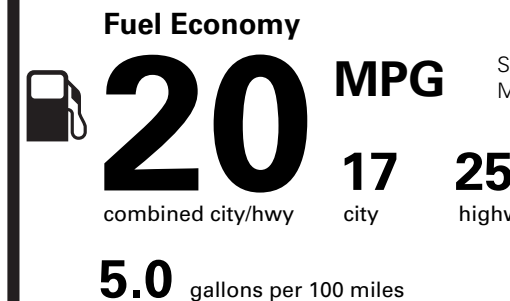

- CABIN PARTICULATE AND ODOR FILTER
- INTELL ACCESS W/PUSH START
- LANE-KEEPING SYSTEM
- LINCOLN CONNECT™ -5G MODEM W/WIFI CAPABILITY
- LINCOLN CO-PILOT360®DR2.0
- LINCOLN DIG EXPERIENCE
- LINCOLN DRIVE MODES
- PHONE AS A KEY (PAAK)
- PIANO KEY SHIFTER
- RAIN-SENSING WIPERS
- REAR VIEW CAMERA
- SECURICODE™ KEYLESS KEYPAD

SAFETY/SECURITY

- ADVANCETRAC™ WITH RSC®
- AIRBAGS - SAFETY CANOPY®
- AIRBAGS-DRVR&PASS KNEE
- AIRBAGS-DUAL-STAGE FRONT
- AUTO HIGH BEAMS
- PERIMETER ANTI-THEFT
- PERSONAL SAFETY SYSTEM™
- PRE-COLLISION ASSIST W/AEB
- TIRE PRESSURE MONITOR SYS

WARRANTY

- 4YR/50K MILE WARRANTY
- 4YR/50K PICKUPDELIVERY SVC
- 6YR/70K MI POWERTRAIN WARR

INCLUDED ON THIS VEHICLE

EQUIPMENT GROUP 102A

- WIRELESS CHARGING PAD
- HEAD-UP DISPLAY
- PANO VISTA ROOF W/PWR SHADE

(MSRP) 6,030.00

OPTIONAL EQUIPMENT/OTHER

- 2026 MODEL YEAR
- RED CARPET MET TC
- .HTD 2ND ROW SEATS
- .AUTO AIR REFRESH
- P275/45R21 A/S TIRES
- FLOOR LINERS,FRONT & 2ND ROW
- 50 STATE EMISSIONS
- BLUECRUISE EQUIP: 4 YEAR INCL CONN PKG: 4 YR INCL W/LNCN-APP
- 21" BMA W/DK ALY PTD PKTS WHL
- .18" MINI SPARE WHEEL STEEL

750.00

200.00
NO CHARGE

1,000.00

DEALER INSTALLED OPTIONS

- Cargo Area Protector
- AWFL 3rd Row w/ Console (Capta)

150.00

120.00

PRICE INFORMATION

BASE PRICE	$59,410.00
TOTAL OPTIONS/OTHER	8,250.00
TOTAL VEHICLE & OPTIONS/OTHER	67,660.00
DESTINATION & DELIVERY	1,695.00

EPA DOT Fuel Economy and Environment

Gasoline Vehicle

Standard SUVs range from 12 to 115 MPG. The best vehicle rates 146 MPGe.

You spend
$4,000

more in fuel costs over 5 years compared to the average new vehicle.

Annual fuel cost
$2,500