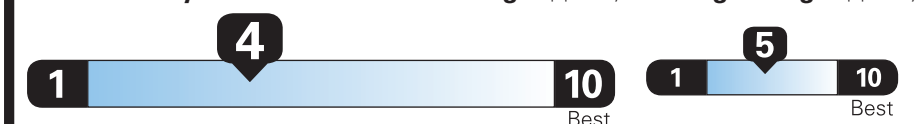

Fuel Economy & Greenhouse Gas Rating (tailpipe only) Smog Rating (tailpipe only)

This vehicle emits 447 grams CO₂ per mile. The best emits 0 grams per mile (tailpipe only). Producing and distributing fuel also create emissions; learn more at fueleconomy.gov.

Actual results will vary for many reasons, including driving conditions and how you drive and maintain your vehicle. The average new vehicle gets 29 MPG and costs $8,500 to fuel over 5 years. Cost estimates are based on 15,000 miles per year at $3.30 per gallon. MPGe is miles per gasoline gallon equivalent. Vehicle emissions are a significant cause of climate change and smog.

fueleconomy.gov

Calculate personalized estimates and compare vehicles

Smartphone QR Code™

GOVERNMENT 5-STAR SAFETY RATINGS

Overall Vehicle Score ★ ★ ★ ★ ★

Based on the combined ratings of frontal, side and rollover. Should ONLY be compared to other vehicles of similar size and weight.